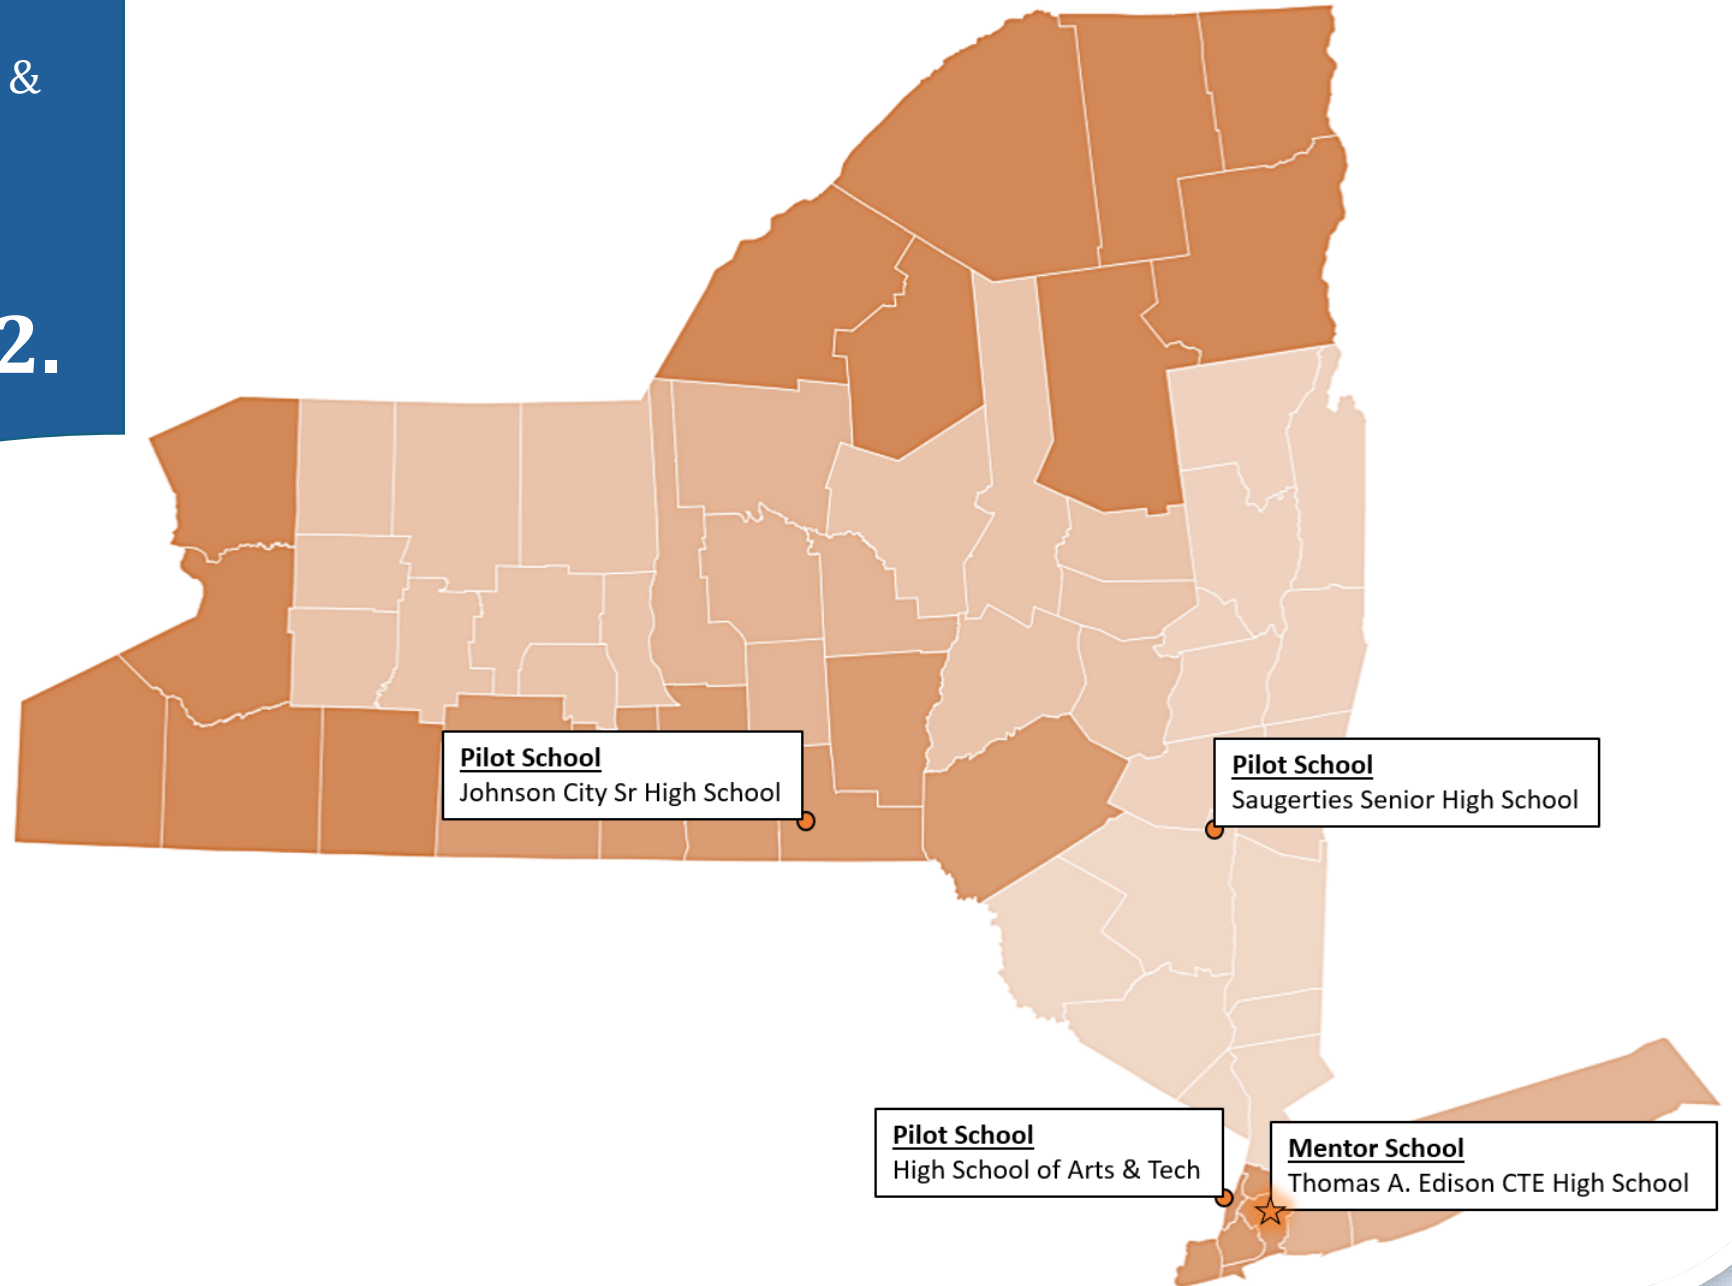

Focus Area A:
Career and Technical Education &
Work-Based Learning

Provisional Pilot Network A.1.

**Questar III
BOCES**

*Professional
Learning Provider
& Technical
Assistance Center*

Pilot School
Stanley G Falk School - Rossler

Pilot School
Padilla High School at Franklin

Mentor School
Robert H. Gibson Technical High School

Pilot School
Hendrick Hudson High School

Focus Area A:
Career and Technical Education &
Work-Based Learning

Provisional Pilot Network A.2.

**Questar III
BOCES**

*Professional
Learning Provider
& Technical
Assistance Center*

Focus Area B:
Inquiry-Based Learning
with Learner Profiles

Provisional Pilot Network B.1.