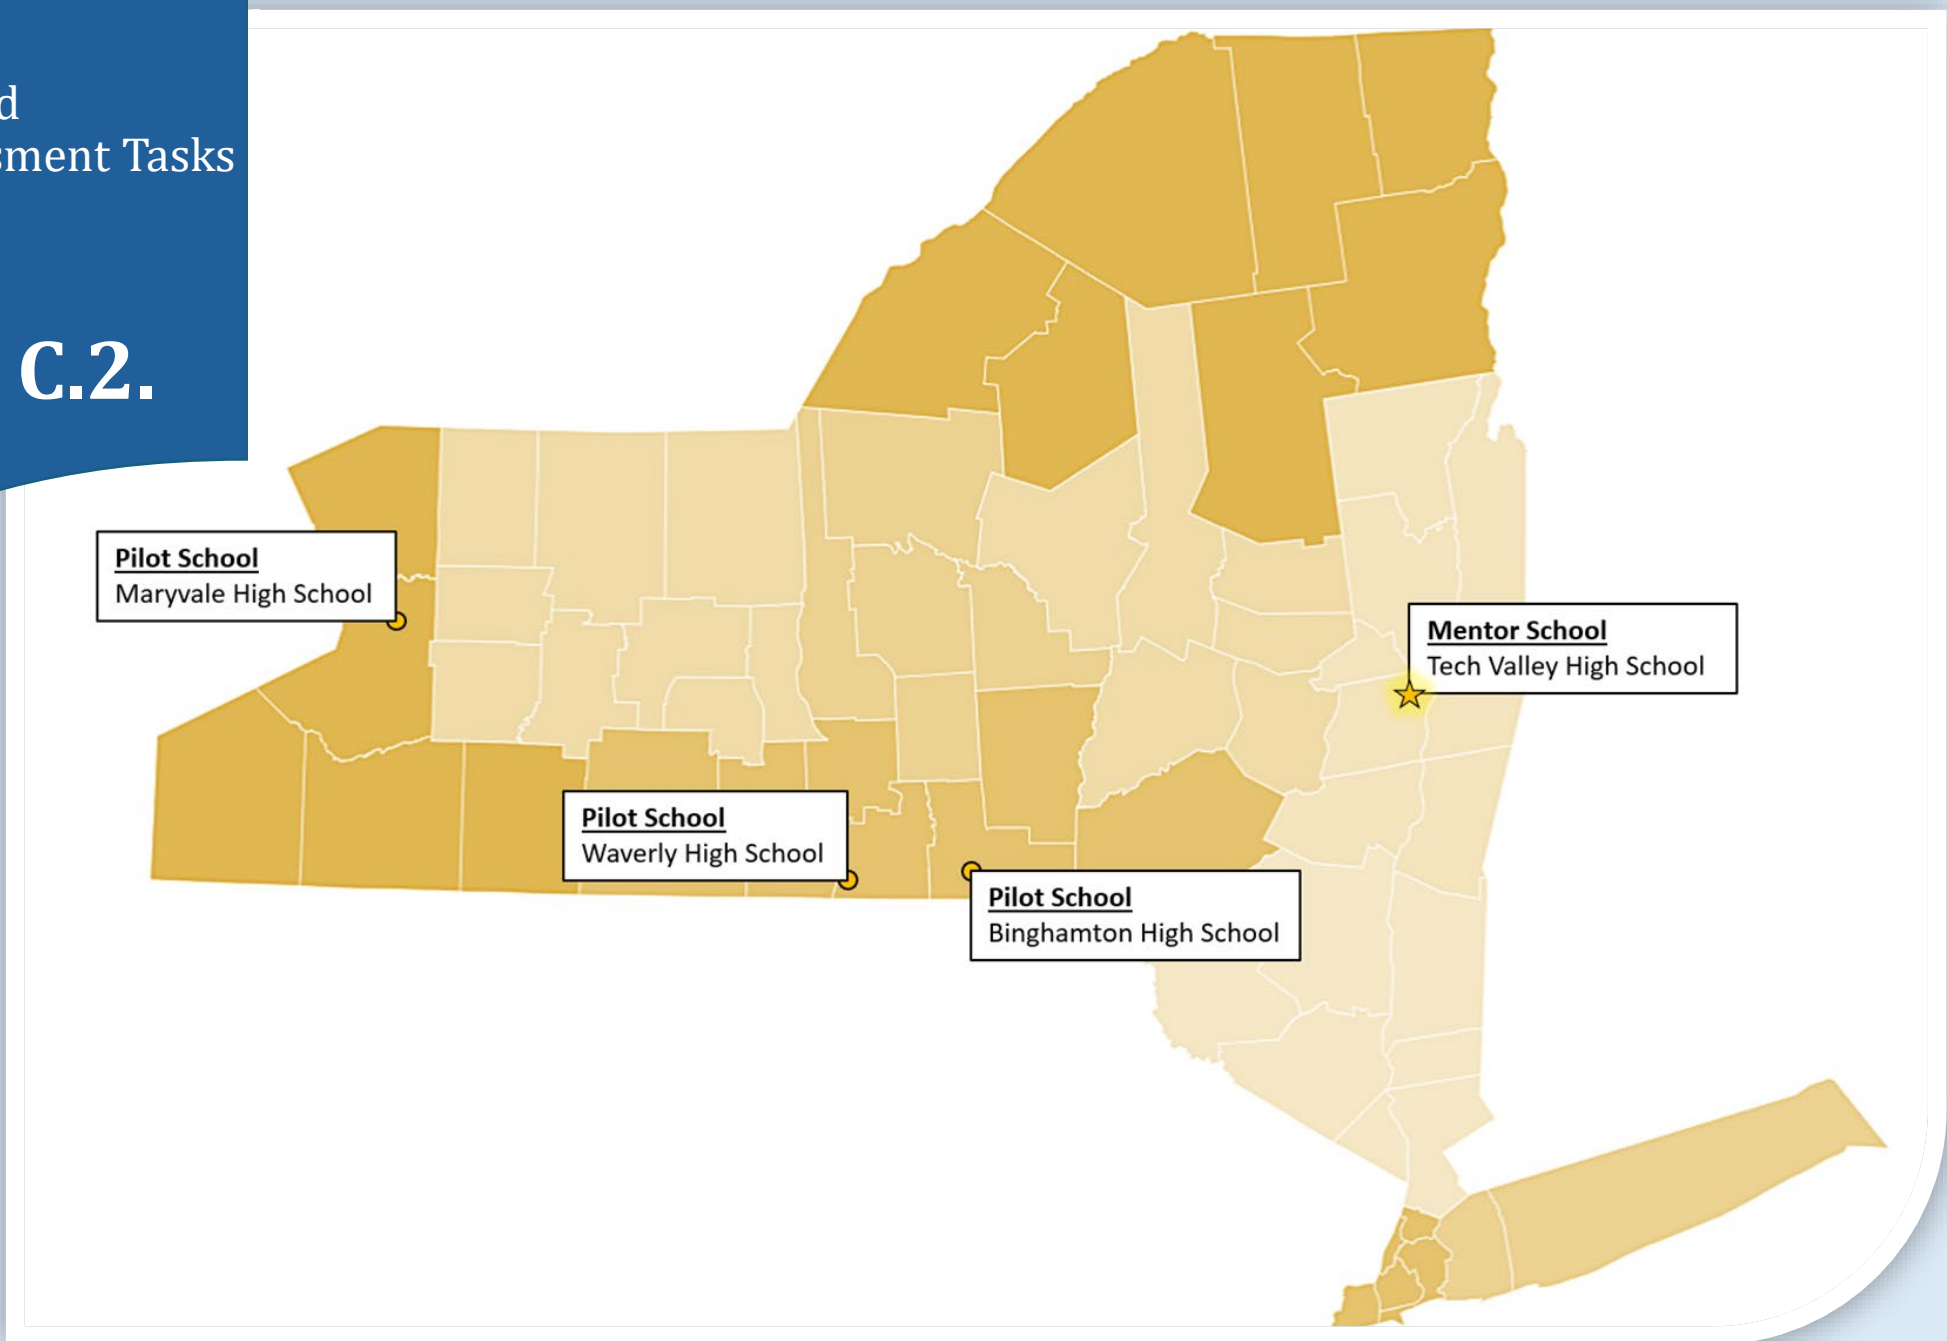

Focus Area C:
Project-Based Learning and
Performance-Based Assessment Tasks

Provisional Pilot Network C.2.

**Modern
Learners
LLC**

*Professional
Learning Provider
& Technical
Assistance Center*