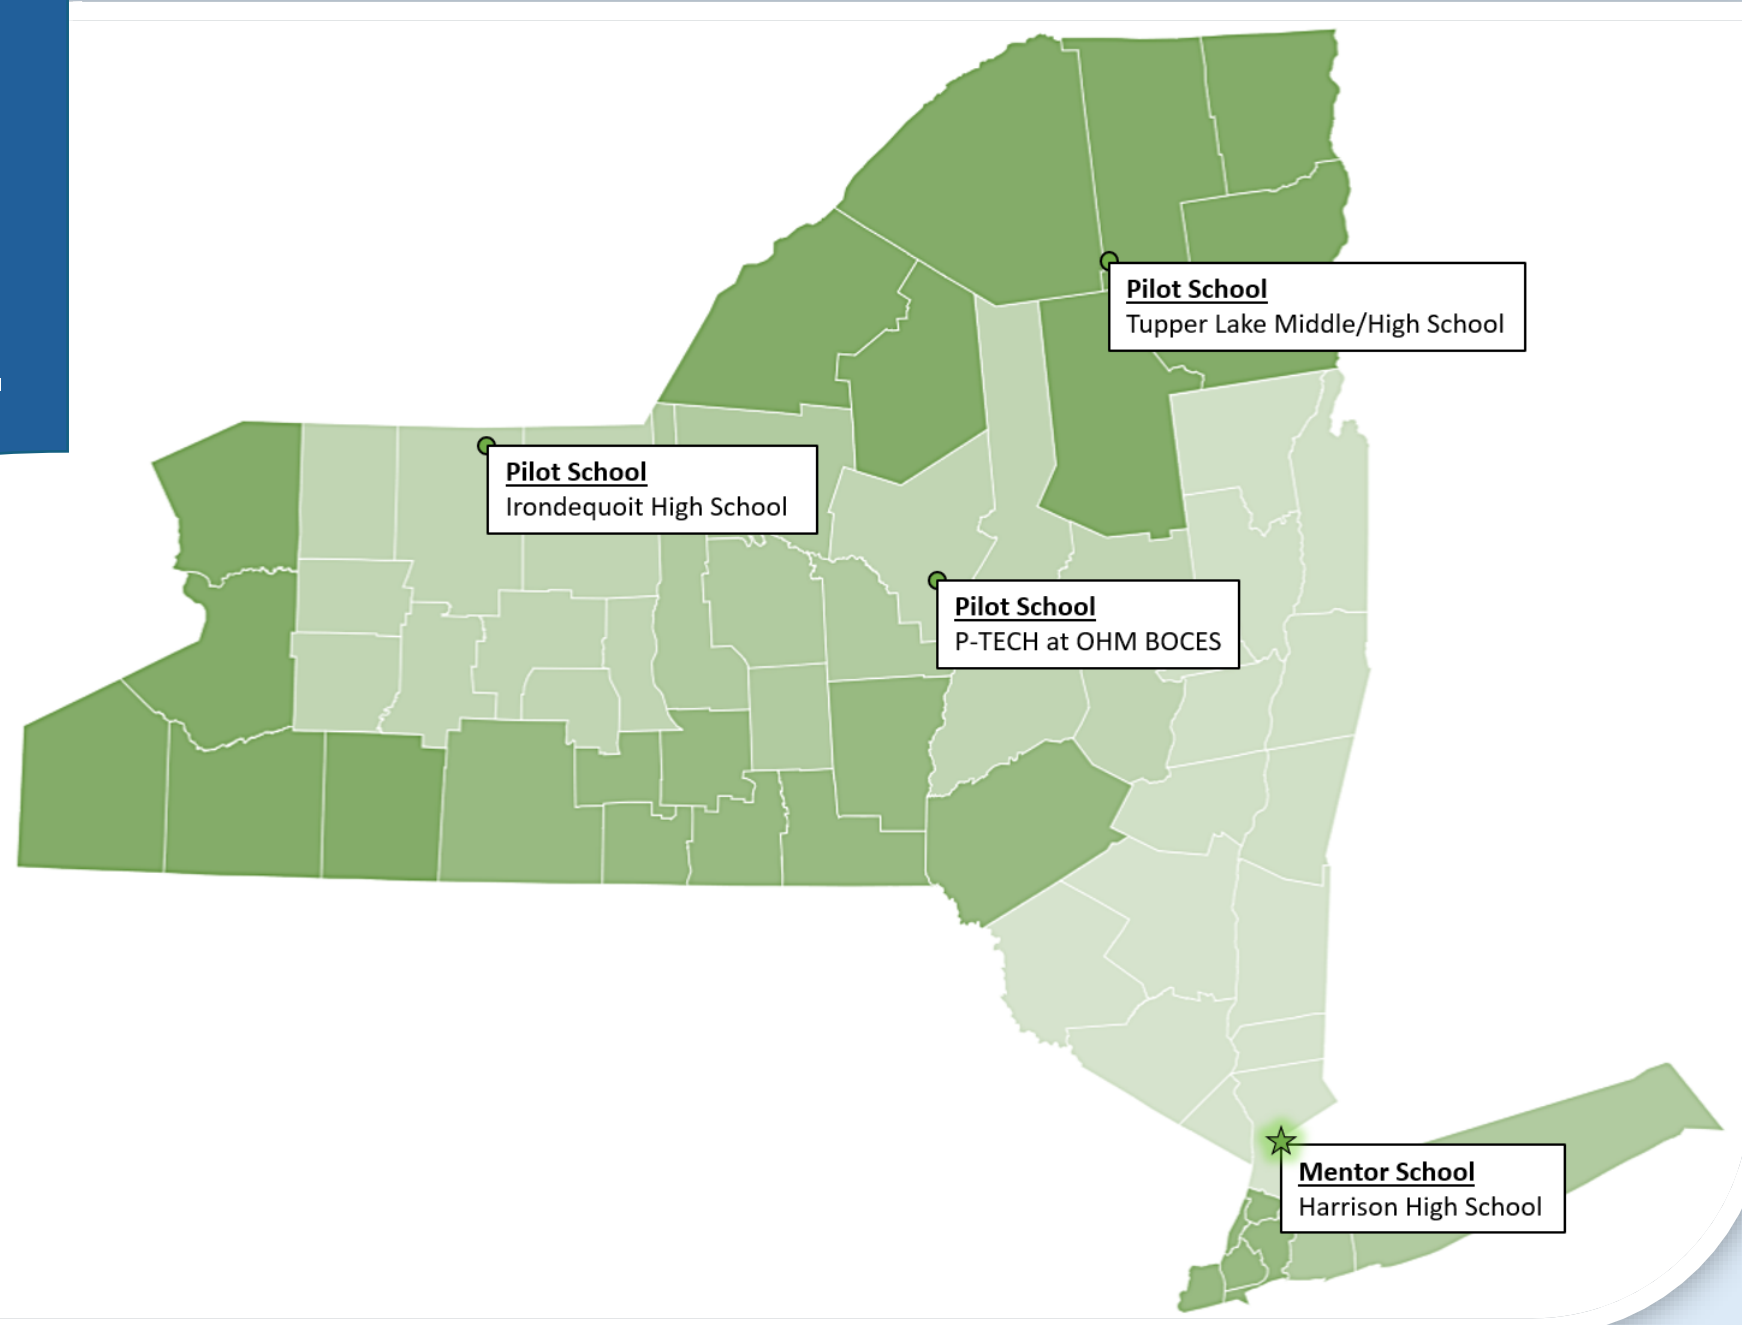

Focus Area B:
Inquiry-Based Learning
with Learner Profiles

Provisional Pilot Network B.2.

**Modern
Learners
LLC**

*Professional
Learning Provider
& Technical
Assistance Center*