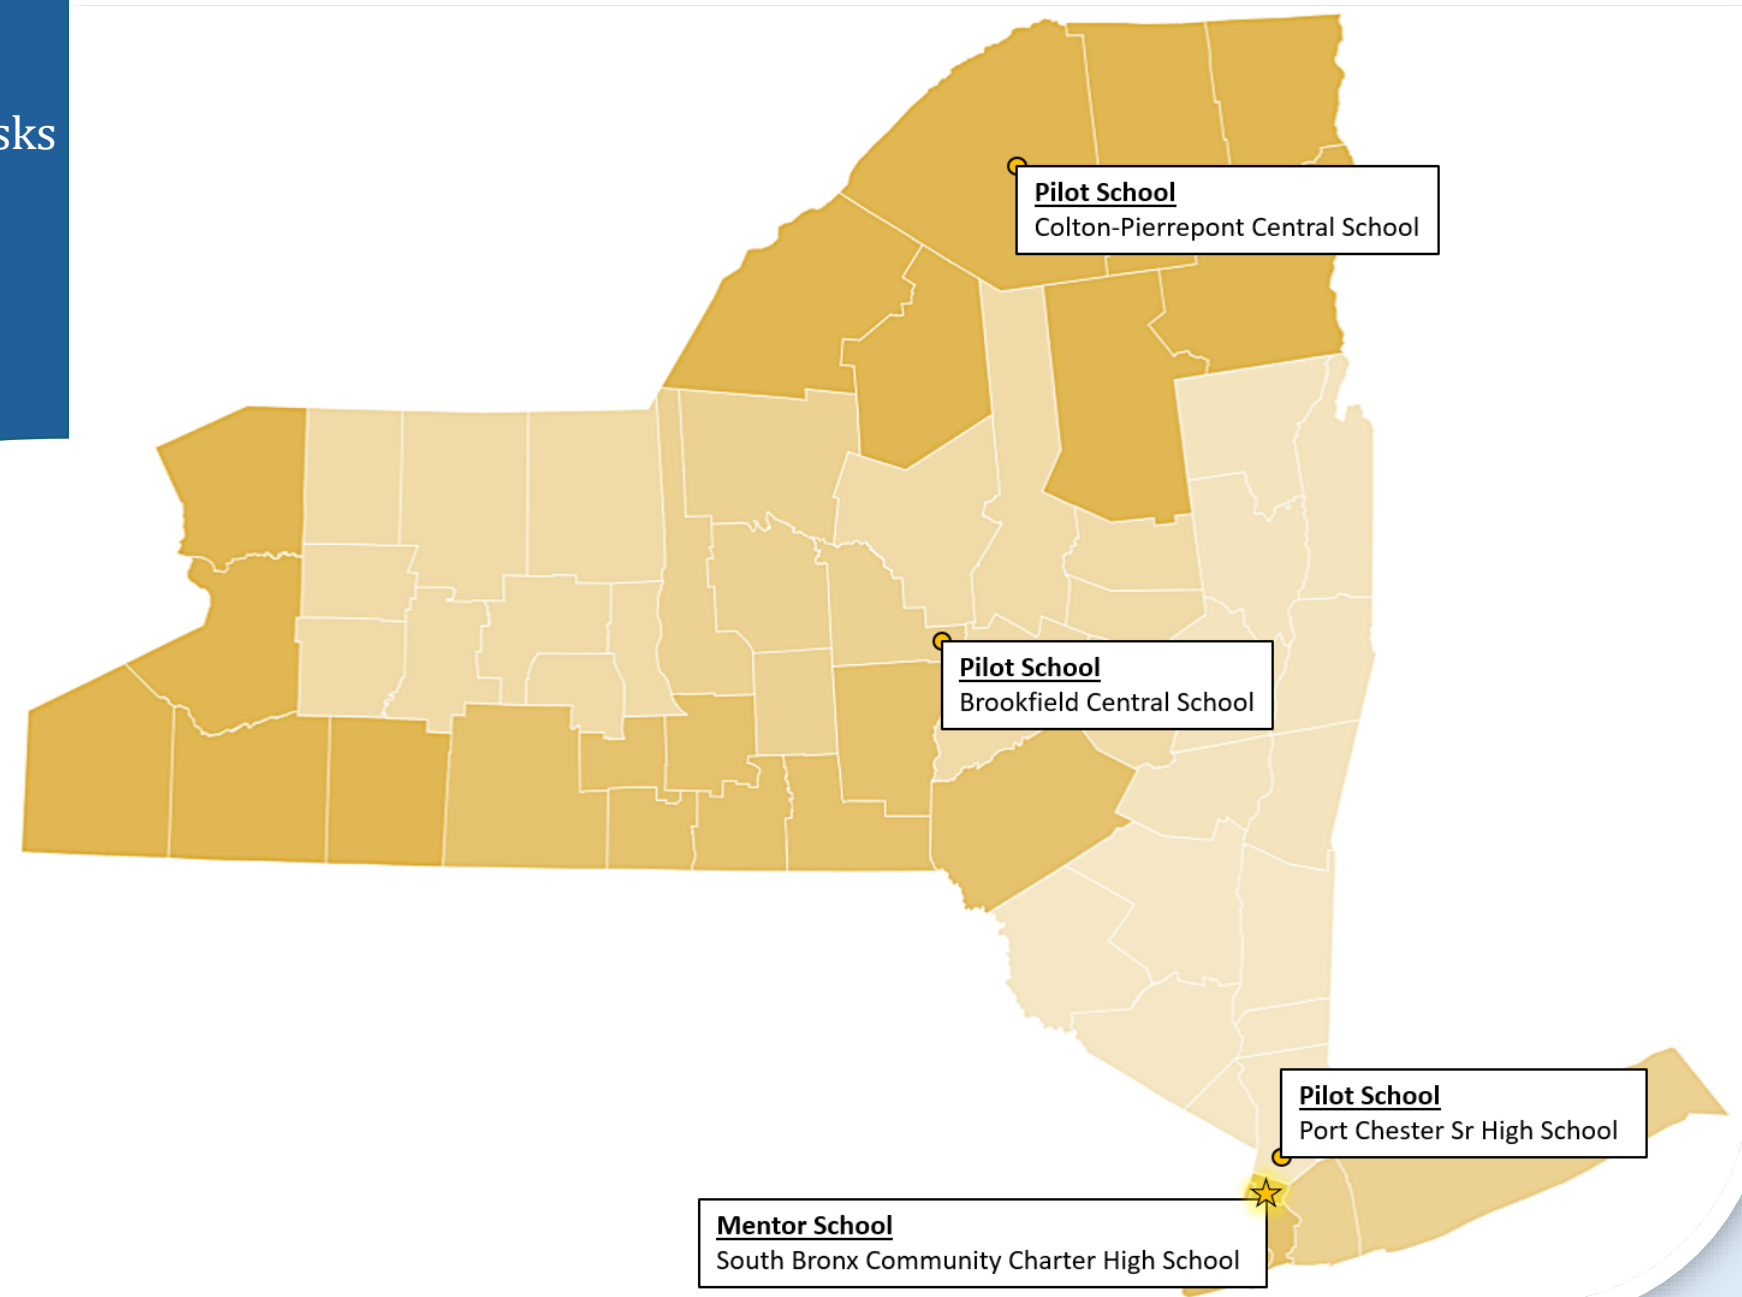

**Modern
Learners
LLC**

*Professional
Learning Provider
& Technical
Assistance Center*

Focus Area B:
Inquiry-Based Learning
with Learner Profiles

Provisional Pilot Network B.2.

**Modern
Learners
LLC**

*Professional
Learning Provider
& Technical
Assistance Center*

Focus Area B:
Inquiry-Based Learning
with Learner Profiles

Provisional Pilot Network B.3.

**Modern
Learners
LLC**

*Professional
Learning Provider
& Technical
Assistance Center*

Focus Area C:
Project-Based Learning and
Performance-Based Assessment Tasks

Provisional Pilot Network C.1.

**Modern
Learners
LLC**

*Professional
Learning Provider
& Technical
Assistance Center*

Focus Area C:
Project-Based Learning and
Performance-Based Assessment Tasks

Provisional Pilot Network C.2.