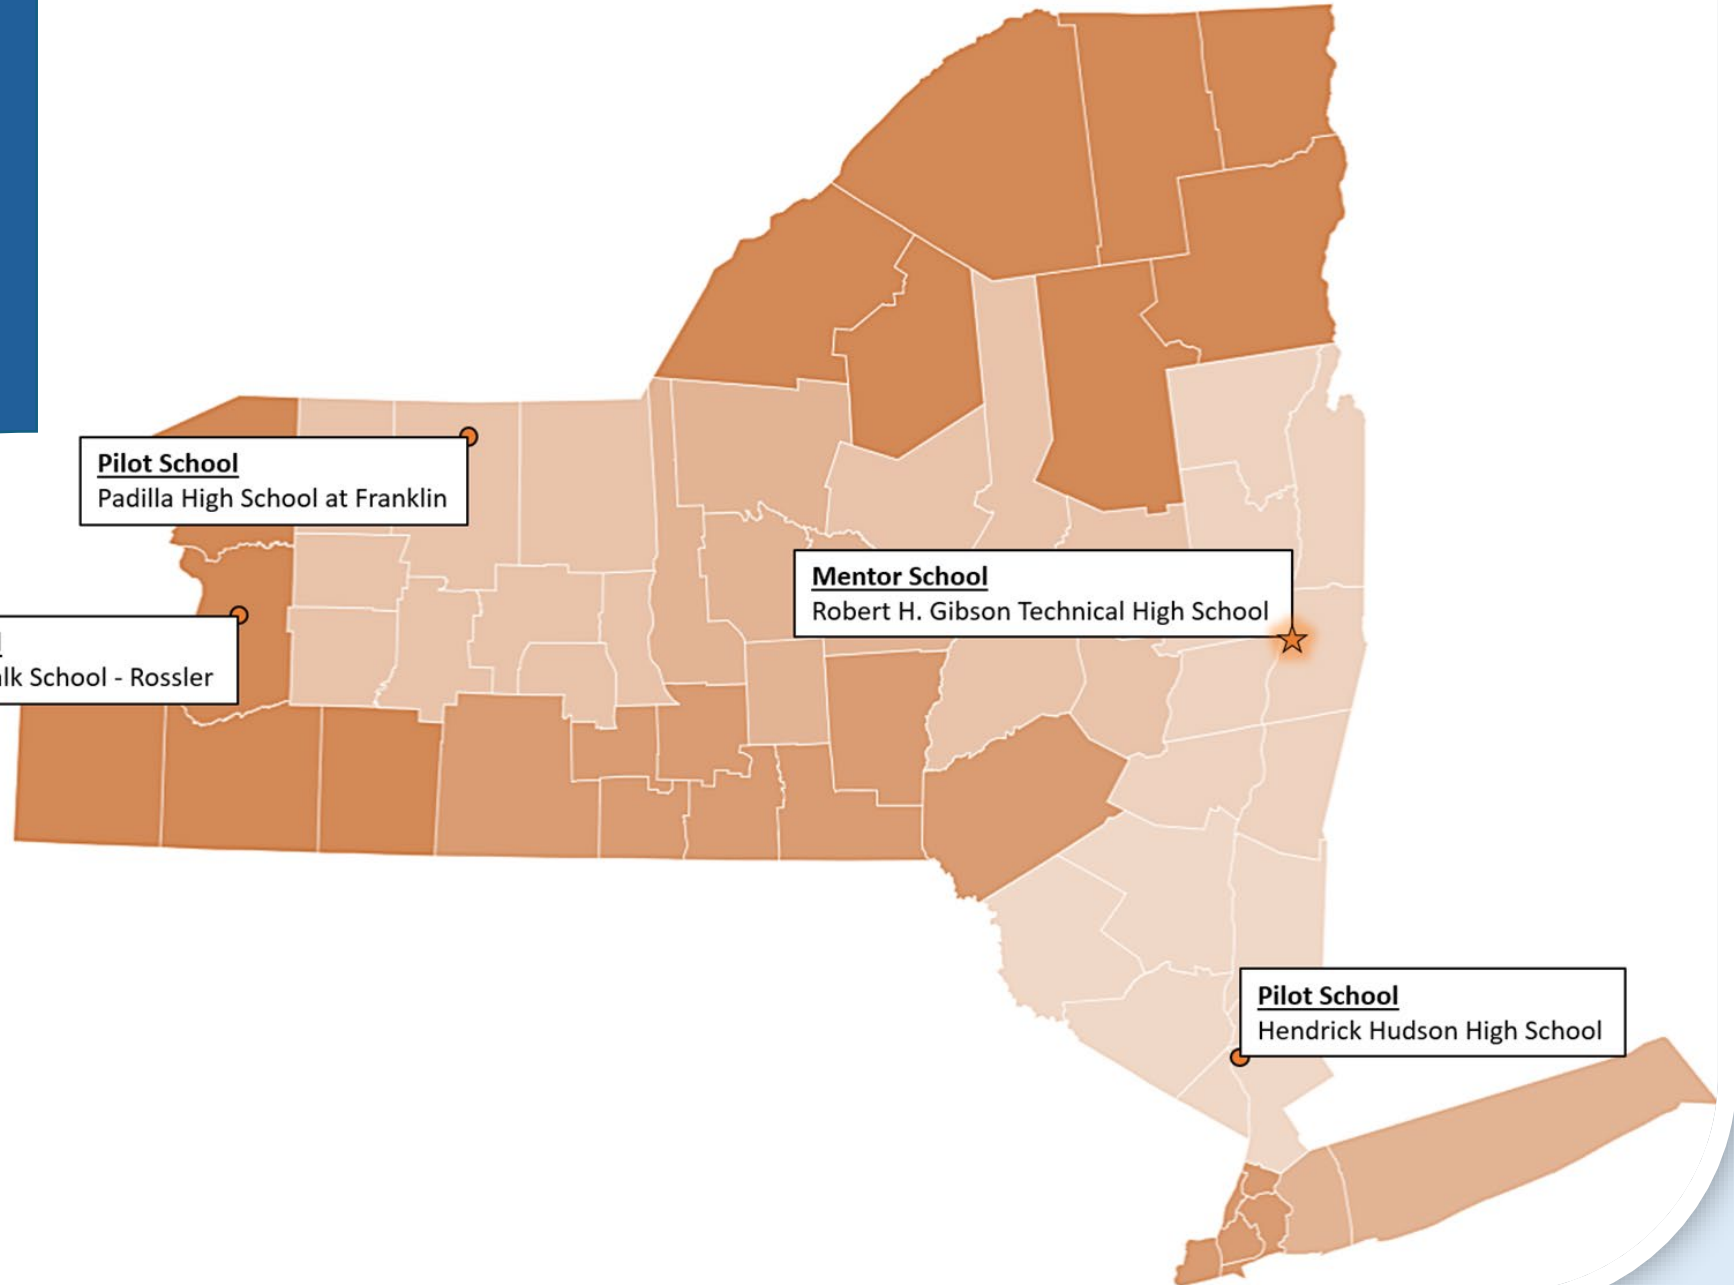

Focus Area A:
Career and Technical Education &
Work-Based Learning

Provisional Pilot Network A.1.

**Questar III
BOCES**

*Professional
Learning Provider
& Technical
Assistance Center*

Pilot School
Stanley G Falk School - Rossler

Pilot School
Padilla High School at Franklin

Mentor School
Robert H. Gibson Technical High School

Pilot School
Hendrick Hudson High School

Focus Area A:
Career and Technical Education &
Work-Based Learning