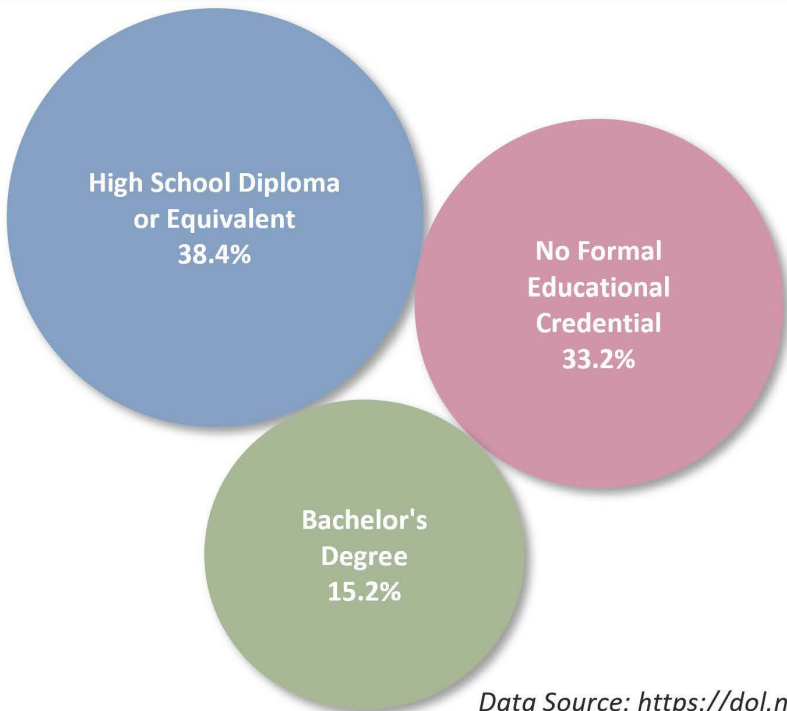

# WESTERN REGION TOP 15 TOTAL ANNUAL OPENINGS FOR OCCUPATIONS TYPICALLY REQUIRING BACHELOR'S DEGREE, 2020-2030

ALLEGANY, CATTARAUGUS, CHAUTAUQUA, ERIE AND NIAGARA COUNTIES

Data Source: <https://dol.ny.gov/>

***% of Total Annual Openings Projected Requiring  
Typical Education Needed for Entry***

*Data Source: <https://dol.ny.gov/>*