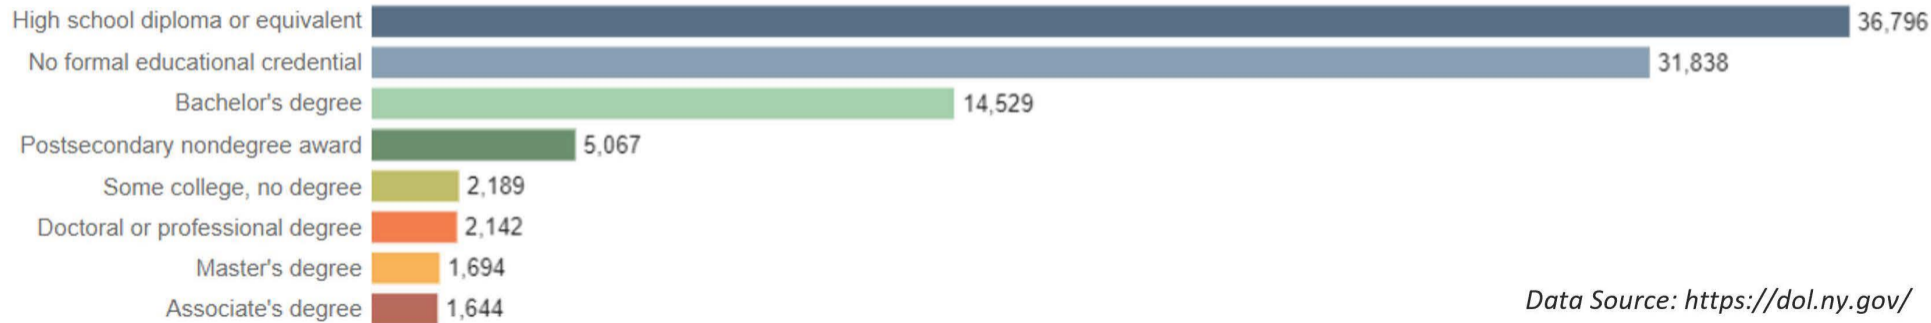

Total Annual Openings

Data Source: <https://dol.ny.gov/>