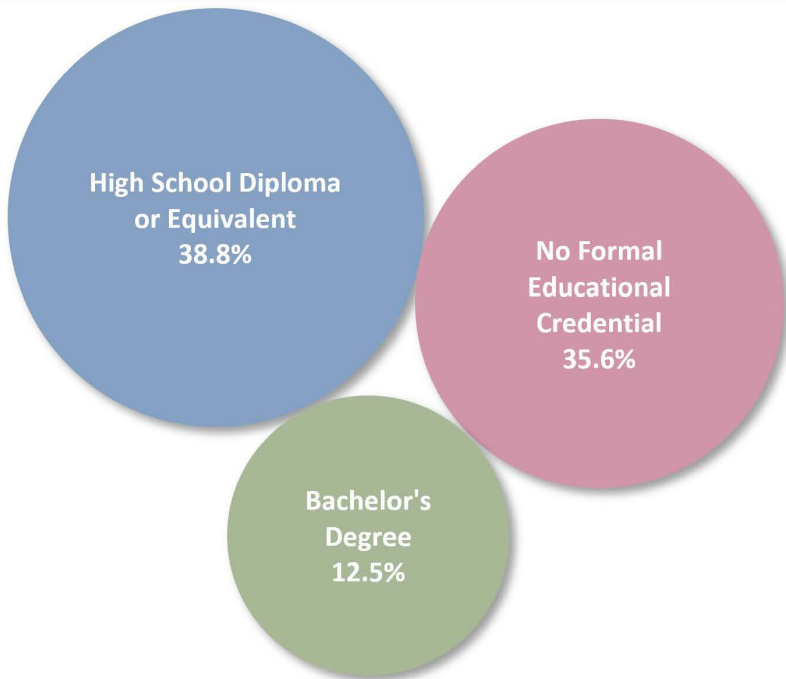

***% of Total Annual Openings Projected Requiring
Typical Education Needed for Entry***

Data Source: <https://dol.ny.gov/>