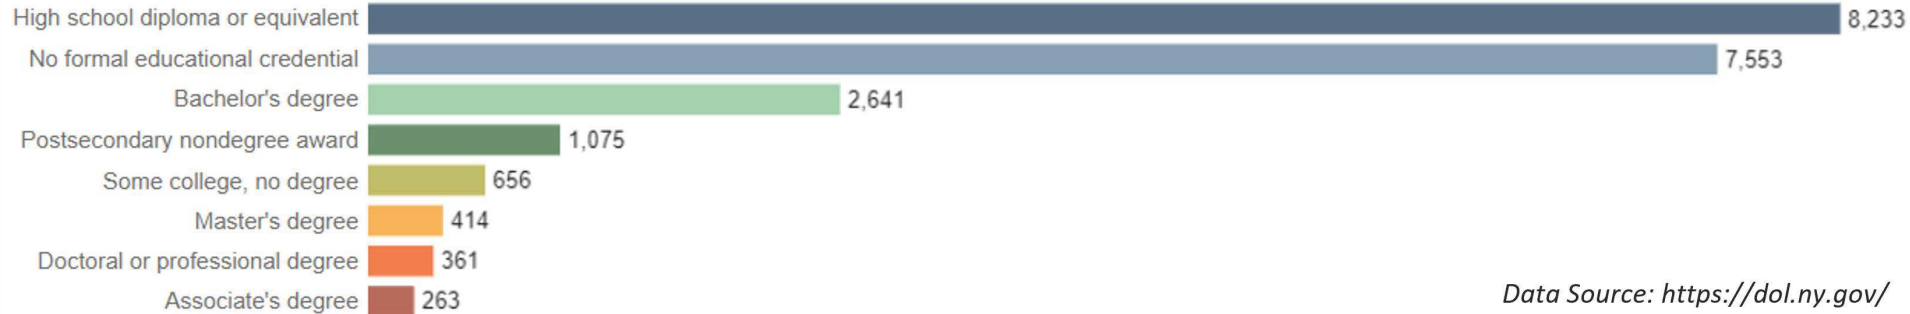

Total Annual Openings

Data Source: <https://dol.ny.gov/>