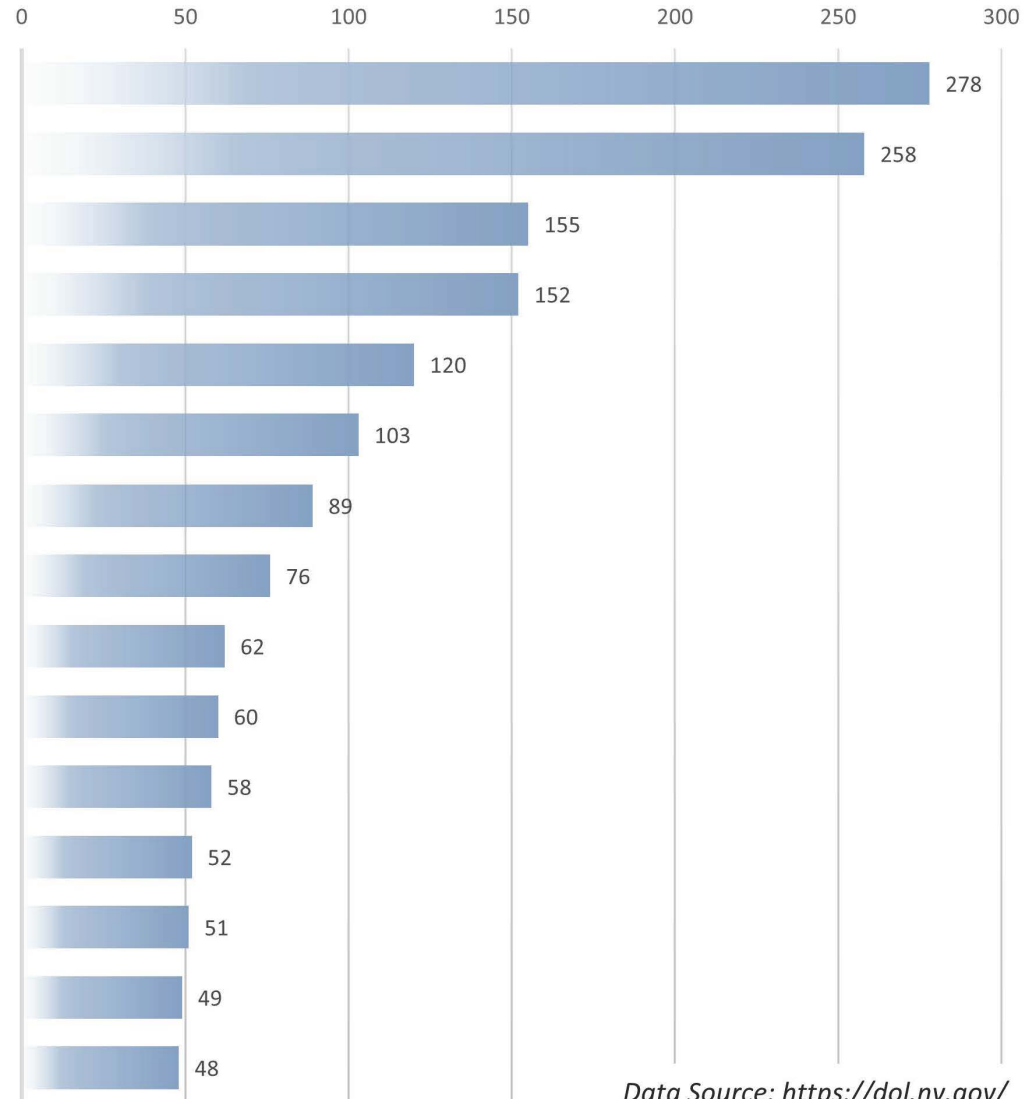

NORTH COUNTRY REGION TOP 15 TOTAL ANNUAL OPENINGS FOR OCCUPATIONS TYPICALLY REQUIRING BACHELOR'S DEGREE, 2020-2030

CLINTON, ESSEX, FRANKLIN, HAMILTON, JEFFERSON, LEWIS AND SAINT LAWRENCE COUNTIES

Data Source: <https://dol.ny.gov/>