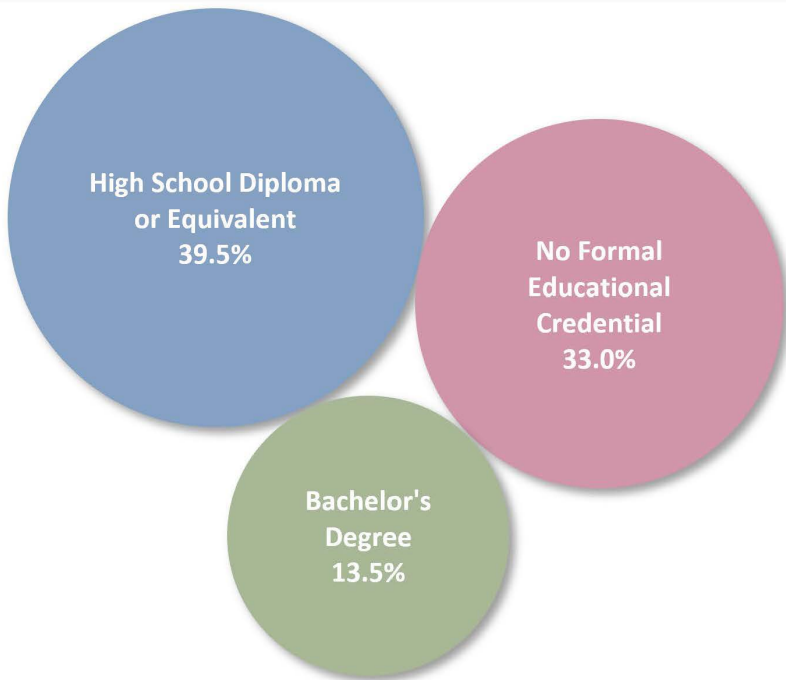

# MOHAWK VALLEY REGION TOP 15 TOTAL ANNUAL OPENINGS FOR OCCUPATIONS TYPICALLY REQUIRING BACHELOR'S DEGREE, 2020-2030

FULTON, HERKIMER, MONTGOMERY, ONEIDA, OTSEGO AND SCHOHARIE COUNTIES

Data Source: <https://dol.ny.gov/>

***% of Total Annual Openings Projected Requiring  
Typical Education Needed for Entry***

*Data Source: <https://dol.ny.gov/>*