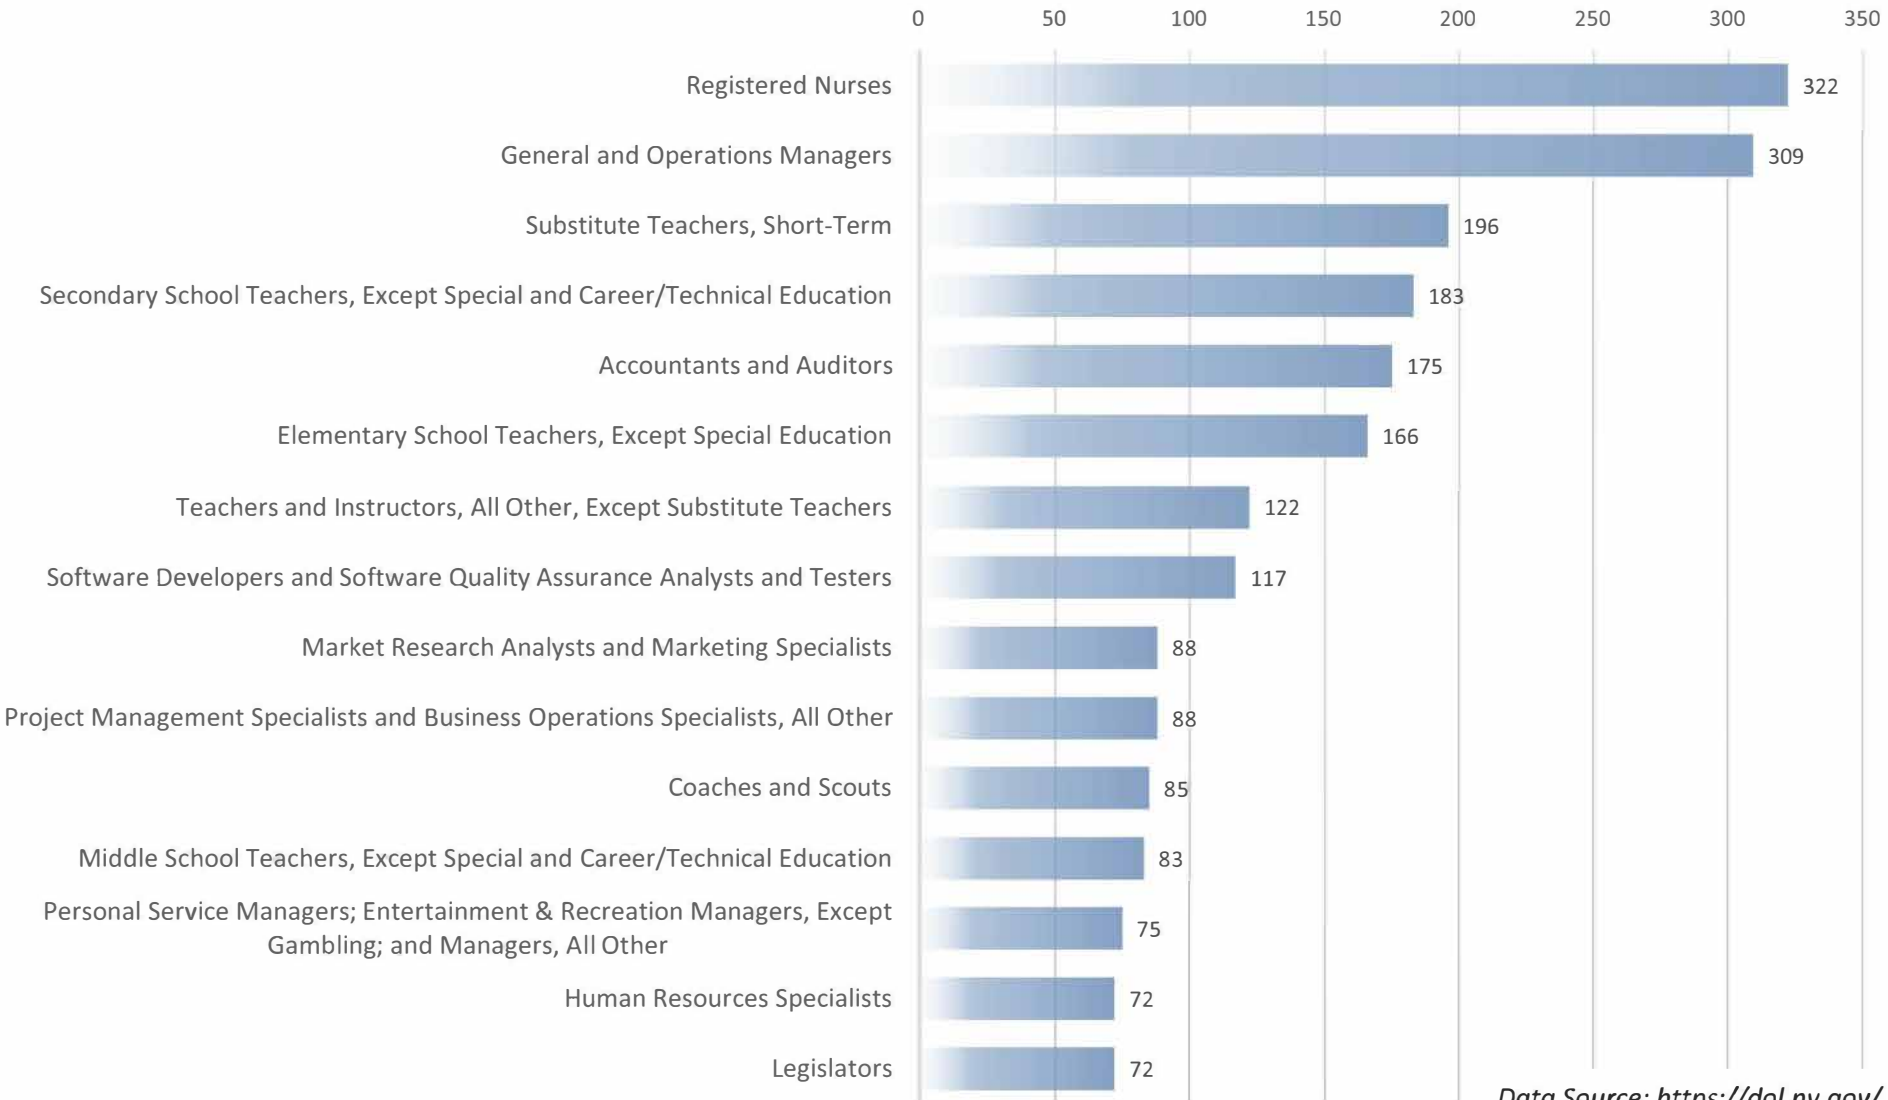

# MOHAWK VALLEY REGION TOP 15 TOTAL ANNUAL OPENINGS FOR OCCUPATIONS TYPICALLY REQUIRING BACHELOR'S DEGREE, 2020-2030

FULTON, HERKIMER, MONTGOMERY, ONEIDA, OTSEGO AND SCHOHARIE COUNTIES

Data Source: <https://dol.ny.gov/>