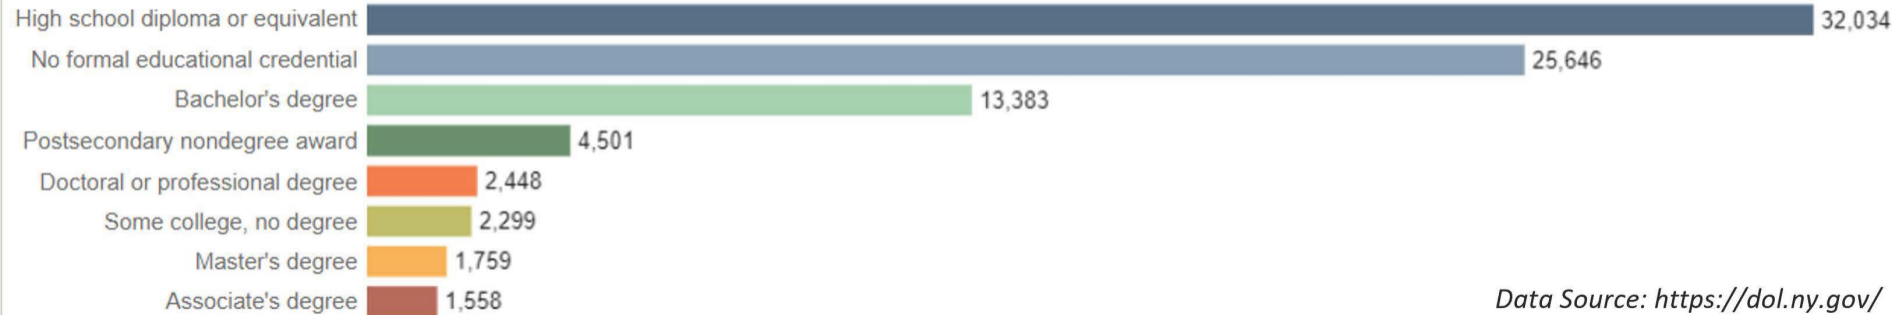

Total Annual Openings

Data Source: <https://dol.ny.gov/>