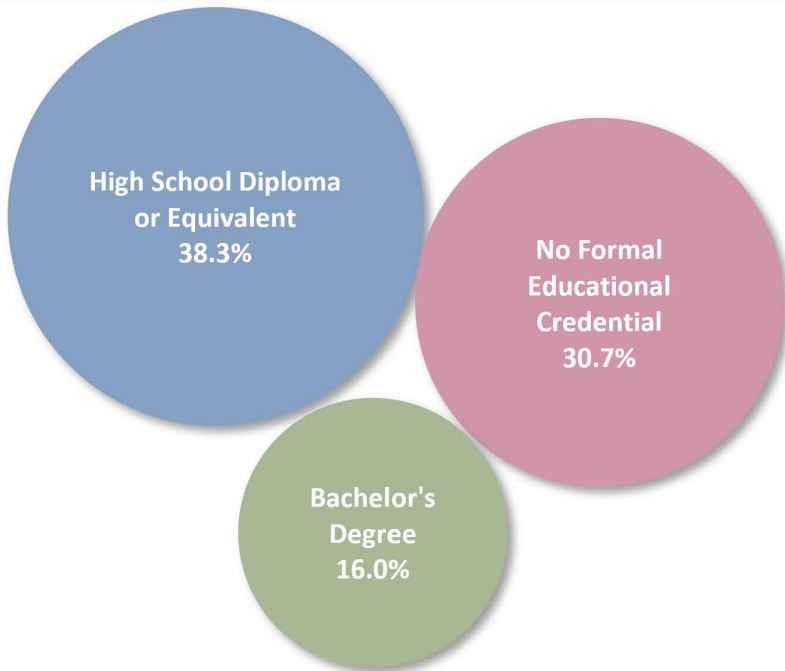

# FINGER LAKES REGION TOP 15 TOTAL ANNUAL OPENINGS FOR OCCUPATIONS TYPICALLY REQUIRING BACHELOR'S DEGREE, 2020-2030

*GENESEE, LIVINGSTON, MONROE, ONTARIO, ORLEANS, SENECA, WAYNE, WYOMING AND YATES COUNTIES*

0 200 400 600 800 1,000 1,200

*Data Source: <https://dol.ny.gov/>*

***% of Total Annual Openings Projected Requiring  
Typical Education Needed for Entry***

*Data Source: <https://dol.ny.gov/>*