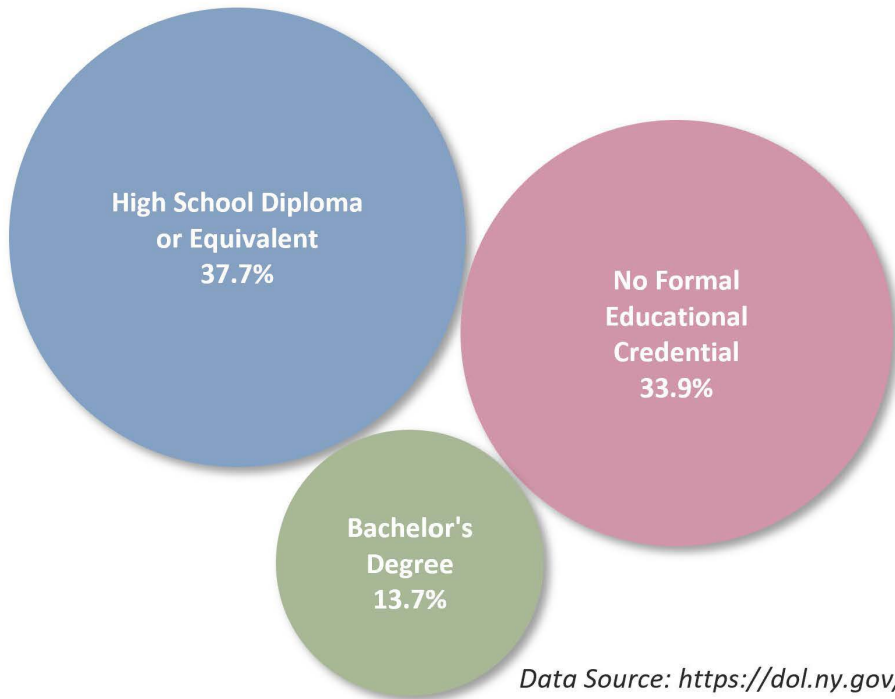

# CENTRAL REGION TOP 15 TOTAL ANNUAL OPENINGS FOR OCCUPATIONS TYPICALLY REQUIRING BACHELOR'S DEGREE, 2020-2030

CAYUGA, CORTLAND, MADISON, ONONDAGA AND OSWEGO COUNTIES

Data Source: <https://dol.ny.gov/>

***% of Total Annual Openings Projected Requiring  
Typical Education Needed for Entry***