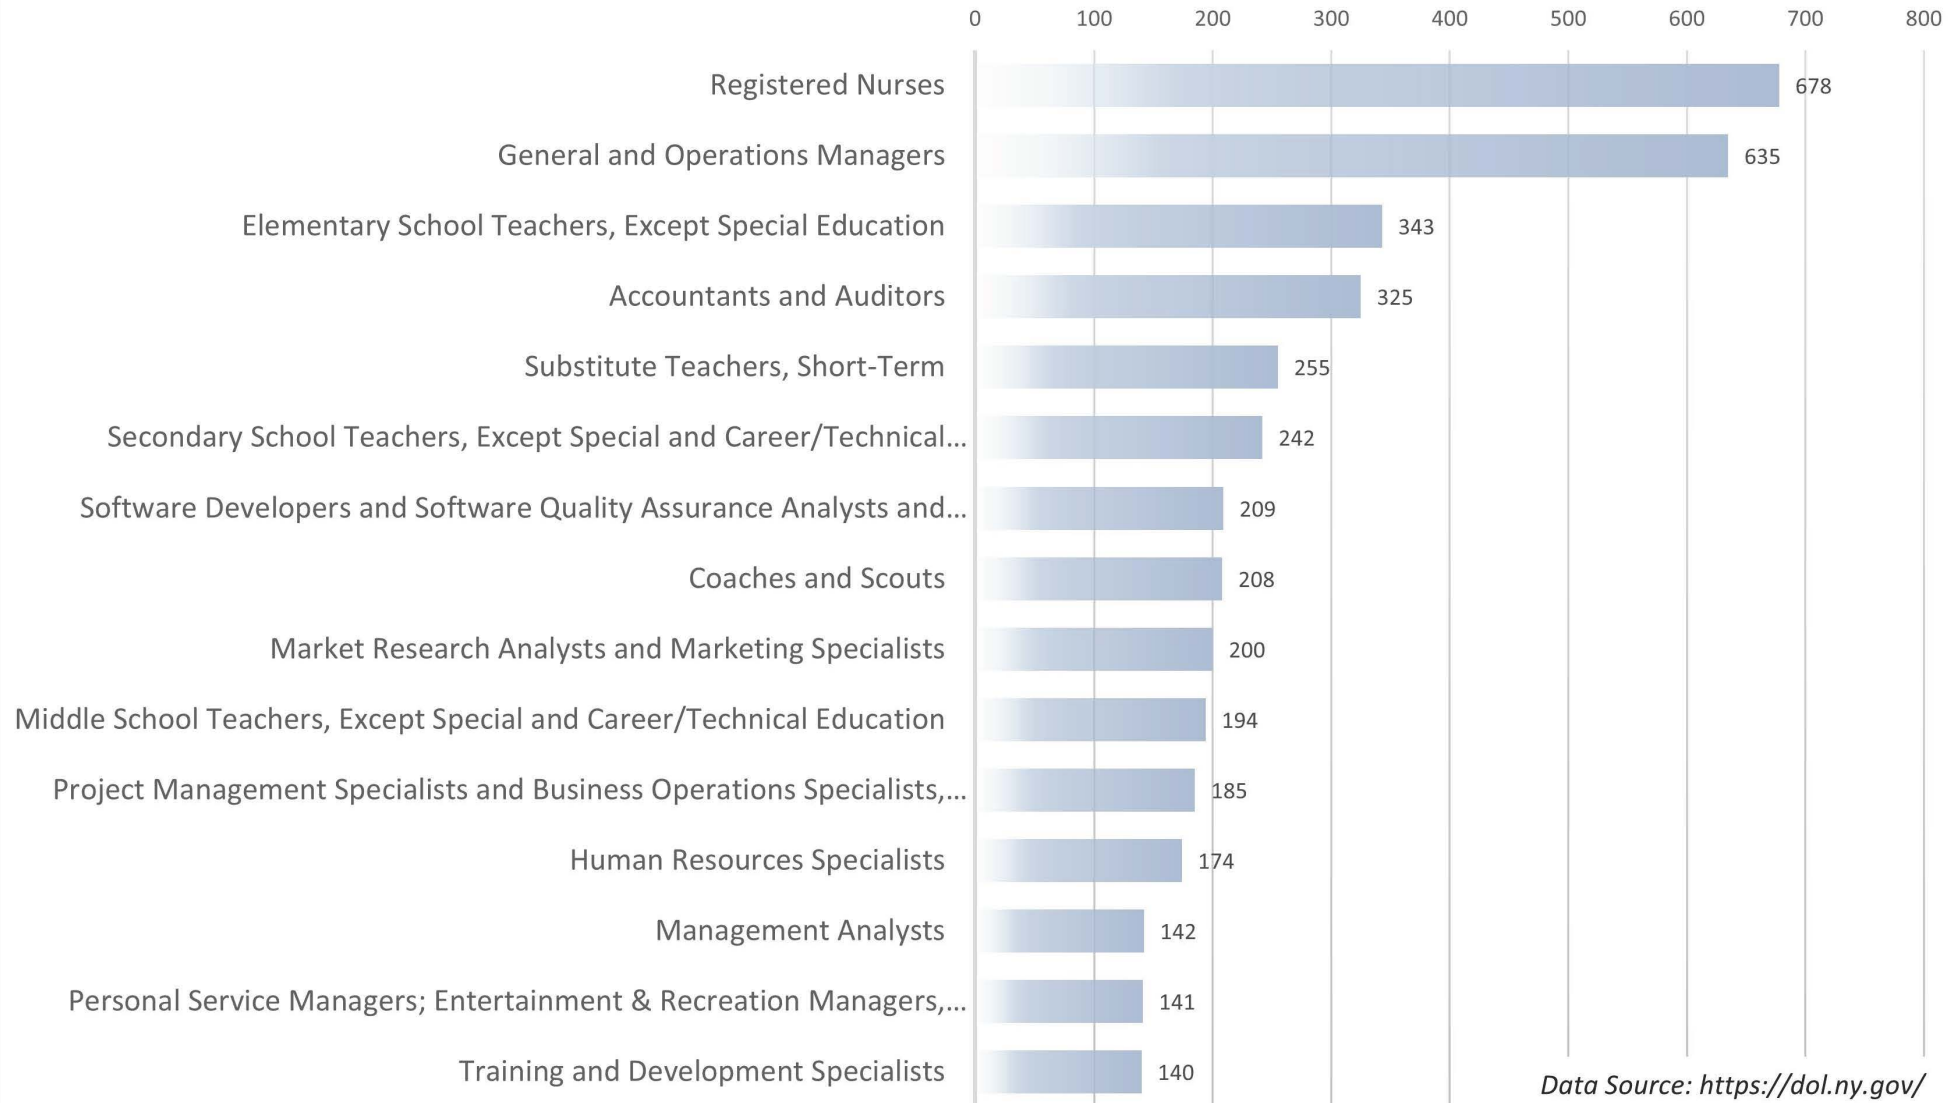

# CENTRAL REGION TOP 15 TOTAL ANNUAL OPENINGS FOR OCCUPATIONS TYPICALLY REQUIRING BACHELOR'S DEGREE, 2020-2030

CAYUGA, CORTLAND, MADISON, ONONDAGA AND OSWEGO COUNTIES

Data Source: <https://dol.ny.gov/>

***% of Total Annual Openings Projected Requiring  
Typical Education Needed for Entry***