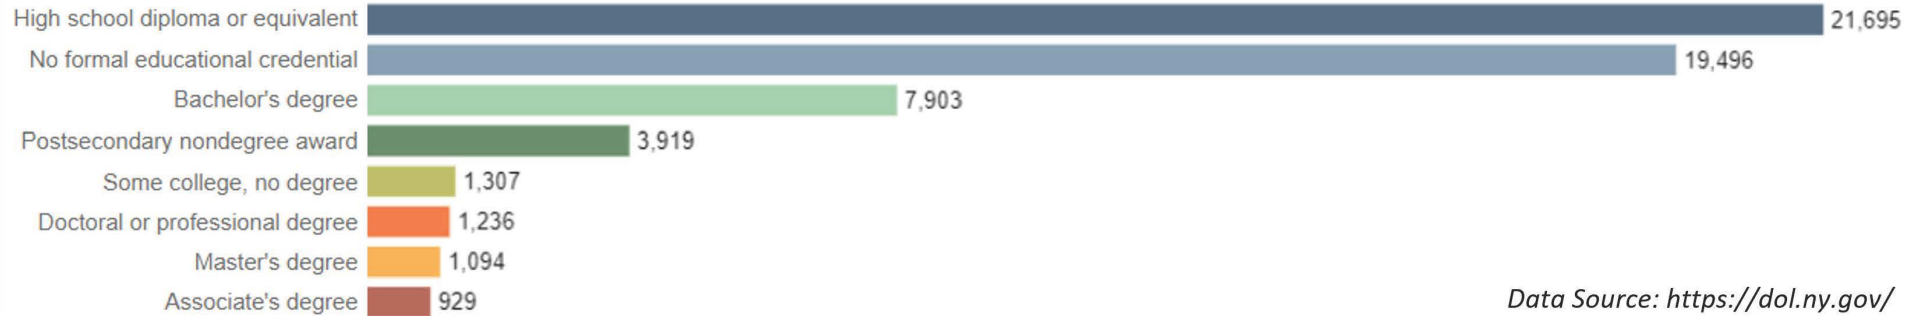

Total Annual Openings

Data Source: <https://dol.ny.gov/>